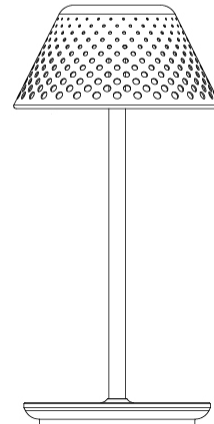

### PHYSICAL

Shape: Abstract  
 Diameter (mm): 200  
 Diameter (in): 7 7/8  
 Height (mm): 420  
 Height (in): 16 9/16  
 Screws: No visible screws  
 Diffuser: Polycarbonate  
 Fixture Finish: WHI / BRZ  
 Fixture Material: Metal  
 Cable Details: 1200mm / 47 1/4"  
 Upon Request: Finishes - Corten, Anthracite

### OPTICAL

Optic°: 87  
 Beam Angle: Wide  
 Adjustability: Fixed

420mm 16 9/16"

180mm 7 1/16"

### PHYSICAL

Shape: Abstract  
 Diameter (mm): 200  
 Diameter (in): 7 7/8  
 Height (mm): 192  
 Height (in): 7 9/16  
 Extension (mm): 242  
 Extension (in): 9 5/16  
 Light Distribution: Downlight  
 Screws: No visible screws  
 Diffuser: Polycarbonate  
 Fixture Finish: WHI / BRZ  
 Fixture Material: Metal  
 Upon Request: Finishes - Corten, Anthracite