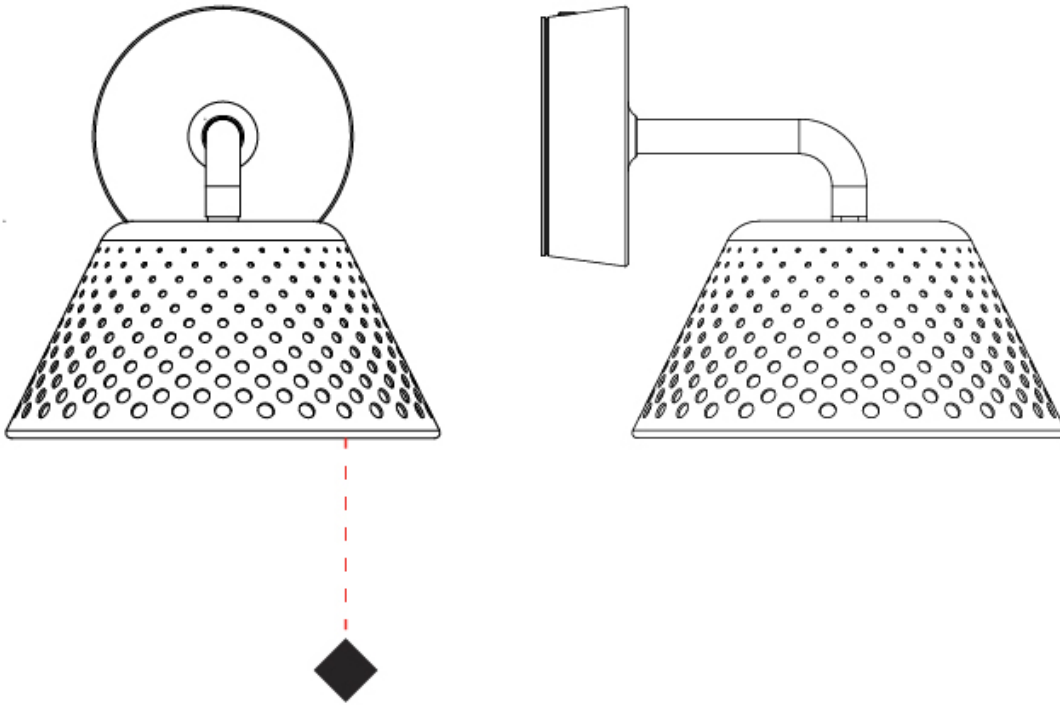

## MESH - STANDARD SURFACE

E9W575-

PROJECT \_\_\_\_\_

TYPE \_\_\_\_\_

SPECIFIER \_\_\_\_\_

QUANTITY \_\_\_\_\_

DATE \_\_\_\_\_

E